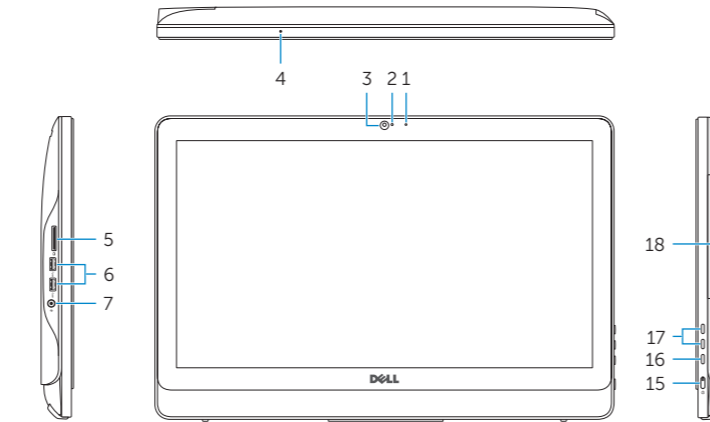

Features

Fitur | Özellikler | Tính năng | الميزات

1. Microphone (non-touch screen)
2. Camera-status light
3. Camera
4. Microphone (touch screen)
5. Media-card reader
6. USB 3.0 ports (2)
7. Headset port
8. Service Tag label
9. Regulatory label
10. Power-adaptor port
11. Network port
12. USB 2.0 ports (2)
13. HDMI-in port
14. Audio-out port
15. Power button
16. Screen-off button
17. Brightness-control buttons (2)
18. Optical drive (optional)