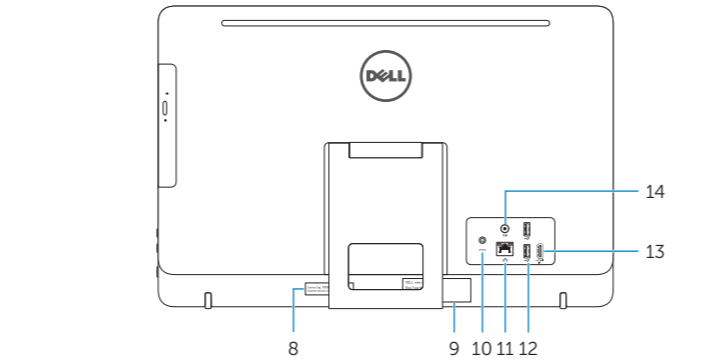

Features

Fitur | Özellikler | Tính năng | الميزات

1. Microphone (non-touch screen)
2. Camera-status light
3. Camera
4. Microphone (touch screen)
5. Media-card reader
6. USB 3.0 ports (2)
7. Headset port
8. Service Tag label
9. Regulatory label
10. Power-adaptor port
11. Network port
12. USB 2.0 ports (2)
13. HDMI-in port
14. Audio-out port
15. Power button
16. Screen-off button
17. Brightness-control buttons (2)
18. Optical drive (optional)